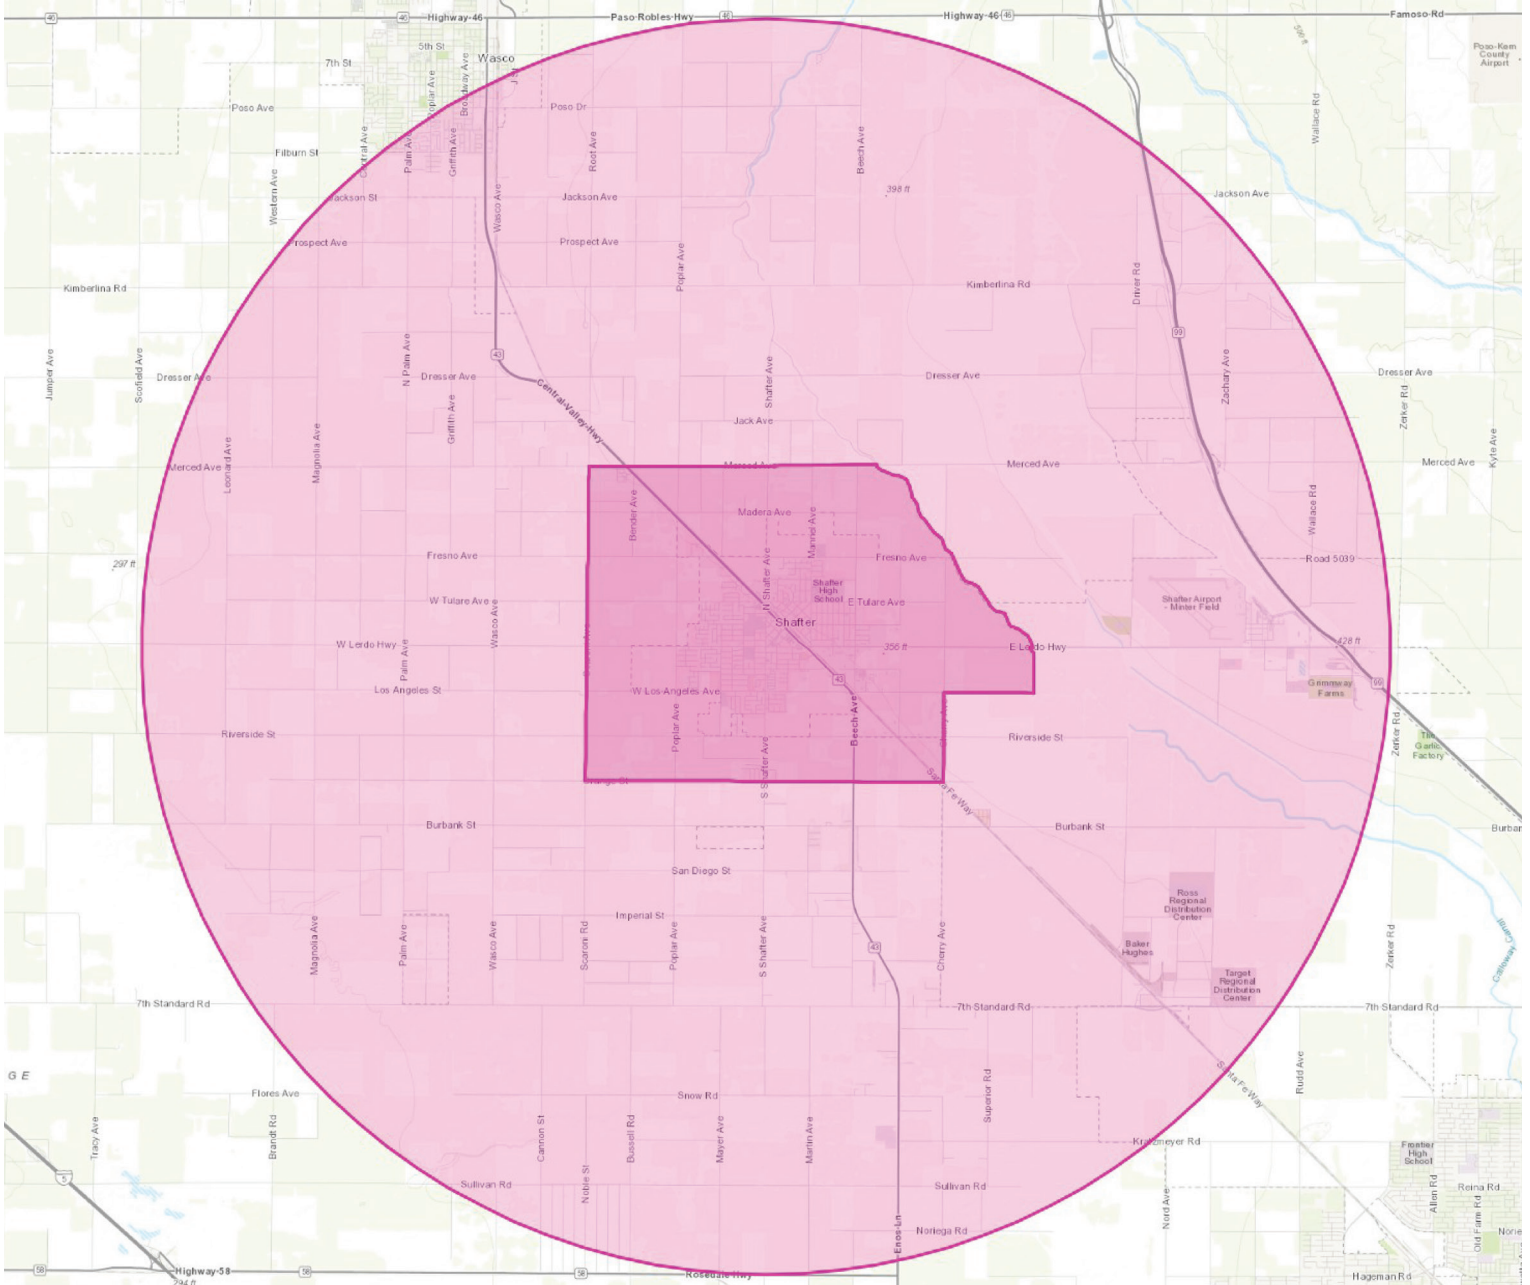

community.valleyair.org/selected-communities/shafter

Shafter's AB 617 Boundary

Scan the QR code to check if your address is within the pink AB 617 boundary. Eligible residents can then apply for the listed programs.